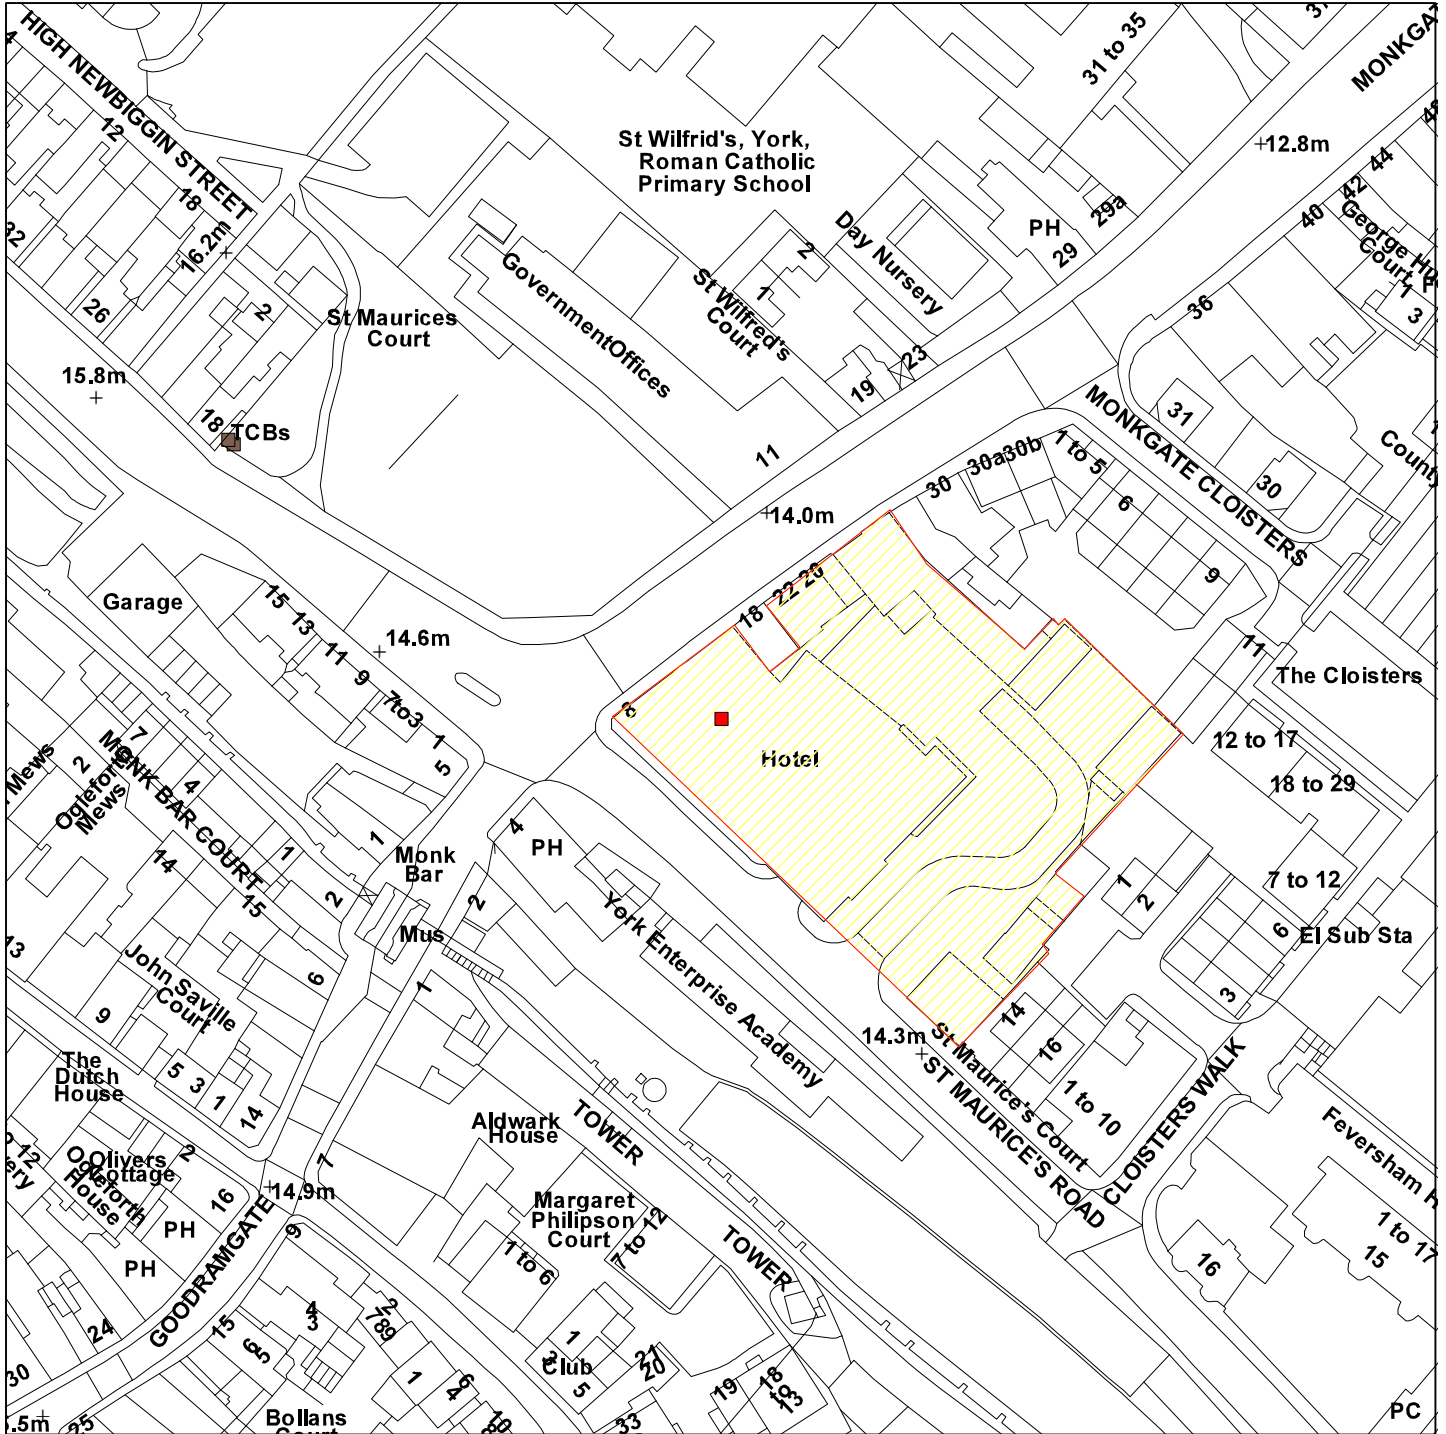

11/02185/FULM

Monk Bar Hotel, St Maurices Road

GIS by ESRI (UK)

Scale : 1:1250

Reproduced from the Ordnance Survey map with the permission of the Controller of Her Majesty's Stationery Office © Crown Copyright 2000.

Unauthorised reproduction infringes Crown Copyright and may lead to prosecution or civil proceedings.

Organisation	City of York Council
Department	City Strategy
Comments	
Date	07 October 2011
SLA Number	Not Set